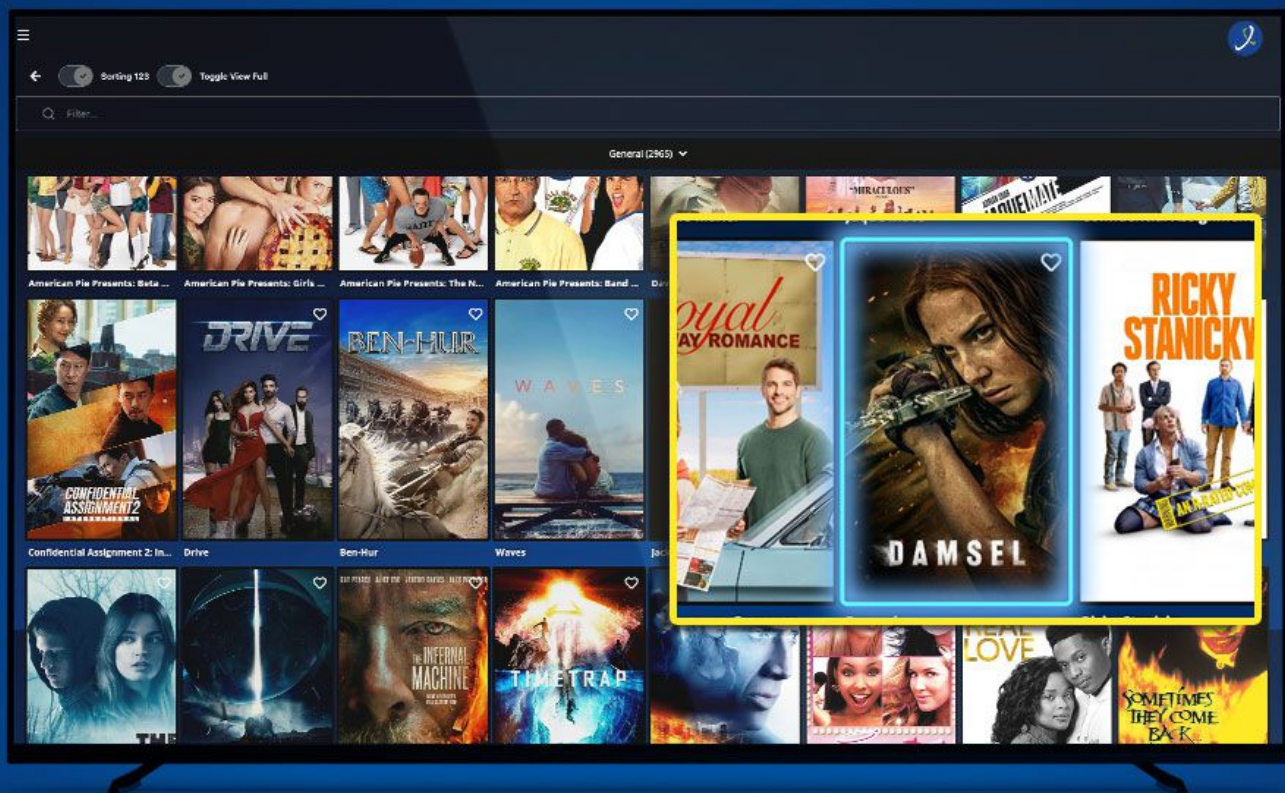

The Ultimate Way to Watch TV

STEP BY STEP GUIDE

Swipe to learn more

What to Watch using categories

Get into the content you love faster.
Choose from any category under the Movies and Series section.

How to Watch using categories

Navigation:

Highlight a category tile and press the **Select/Enter/OK** button on your remote to view movies or series option.

If you want to watch a movie, Select **PLAY MOVIE**.

To view the trailer, Select **PLAY TRAILER**.

The Search Option

Search for a channel, TV program, movie, or series by name.

- Simply select the  magnifier icon to search.
- Navigate to highlight the tile, and press the **Select/Enter/OK** button on your remote to view your selection.