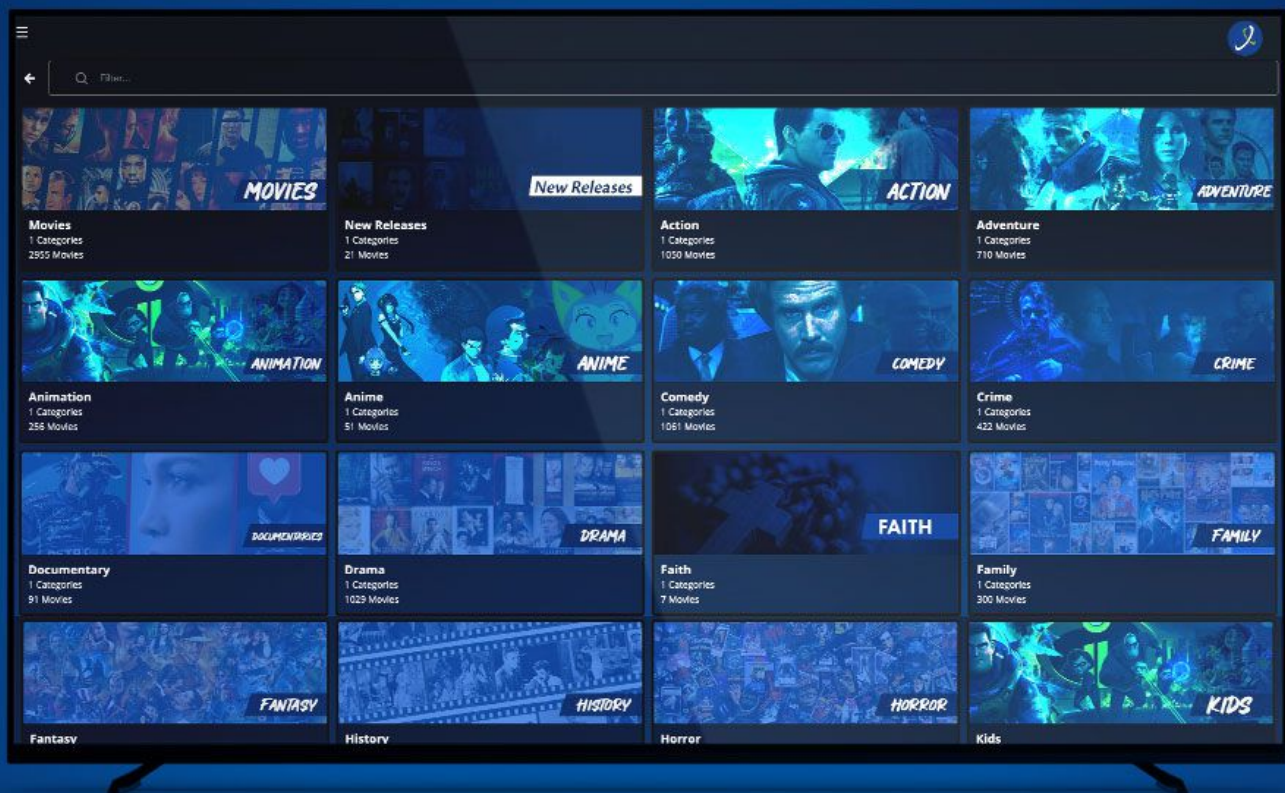

The Ultimate Way to Watch TV

STEP BY STEP GUIDE

Swipe to learn more

What to Watch using categories

Get into the content you love faster.
Choose from any category under the Movies and Series section.

How to Watch using categories

Navigation:

Highlight a category tile and press the **Select/Enter/OK** button on your remote to view movies or series option.

If you want to watch a movie, Select **PLAY MOVIE**.

To view the trailer, Select **PLAY TRAILER**.

The Search Option

Search for a channel, TV program, movie, or series by name.

- Simply select the  magnifier icon to search.
- Navigate to highlight the tile, and press the **Select/Enter/OK** button on your remote to view your selection.

Add a movie or a series to your **Favorites** list. Select the **♥ Favorite** icon. To view your favorite content select **👤 Personal** icon or the **♥** icon.