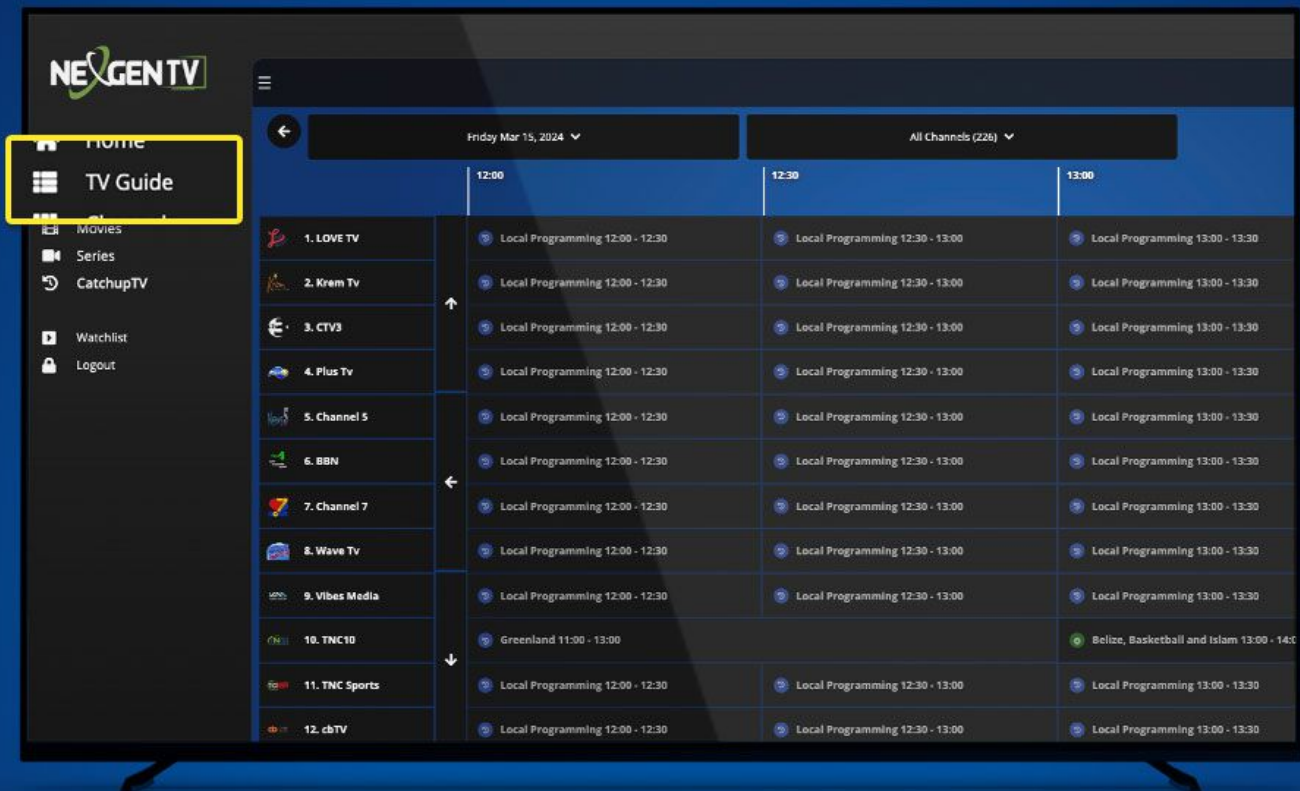

Navigation:

Highlight a category tile and press the **Select/Enter/OK** button on your remote to view movies or series option.

If you want to watch a movie, Select **PLAY MOVIE**.

To view the trailer, Select **PLAY TRAILER**.

The Search Option

Search for a channel, TV program, movie, or series by name.

- Simply select the  magnifier icon to search.
- Navigate to highlight the tile, and press the **Select/Enter/OK** button on your remote to view your selection.

TV Guide

Look for the exact time a program will air by selecting **TV Guide**.

- At the top of the screen, select the Day and Channel.
- Flip through the program hours until you find the name of the program.

Catchup TV (Replay TV)

Go back and rewatch a live program. Select **CatchupTV**.
Navigate to the list of **Channels**.
Select the date and time the program aired or scroll to find
the name of the program. Press the **Select/Enter/OK** button
on your remote to start watching.