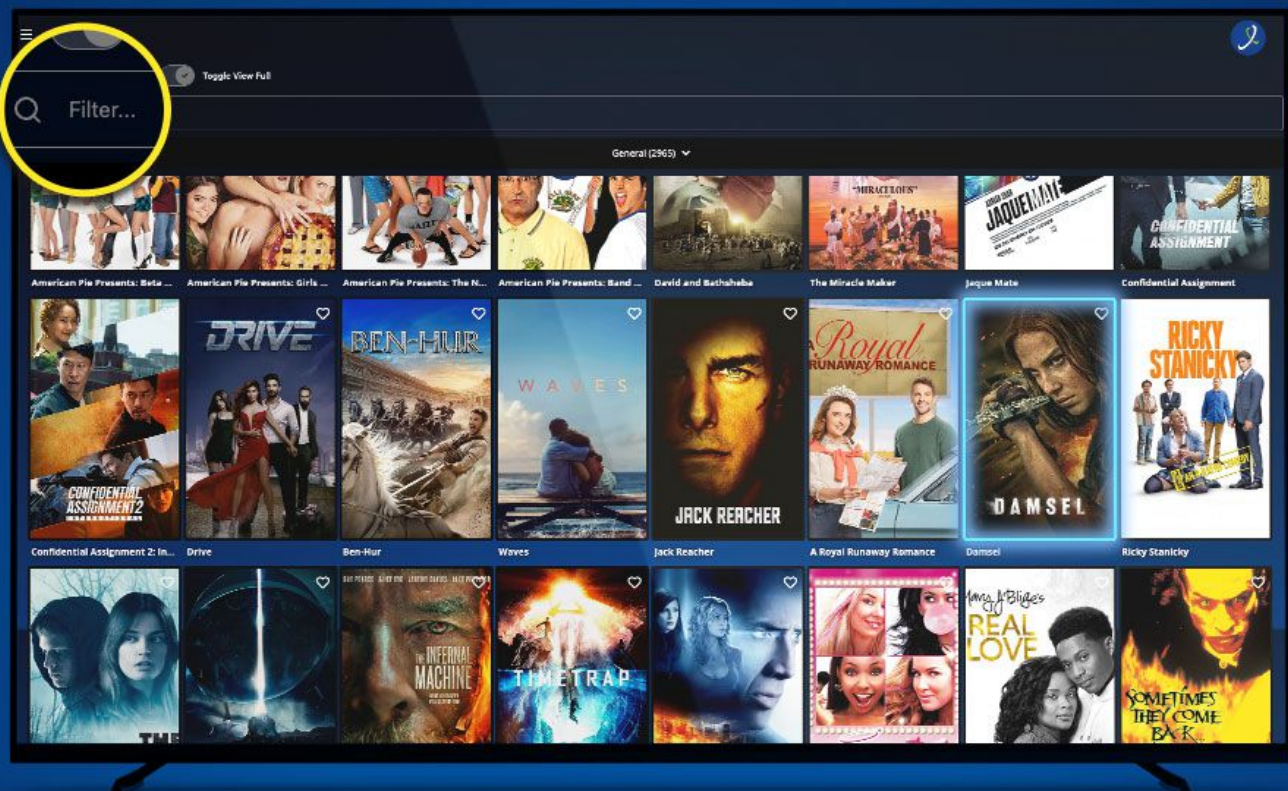

Navigation:

Highlight a category tile and press the **Select/Enter/OK** button on your remote to view movies or series option.

If you want to watch a movie, Select **PLAY MOVIE**.

To view the trailer, Select **PLAY TRAILER**.

The Search Option

Search for a channel, TV program, movie, or series by name.

- Simply select the  magnifier icon to search.
- Navigate to highlight the tile, and press the **Select/Enter/OK** button on your remote to view your selection.